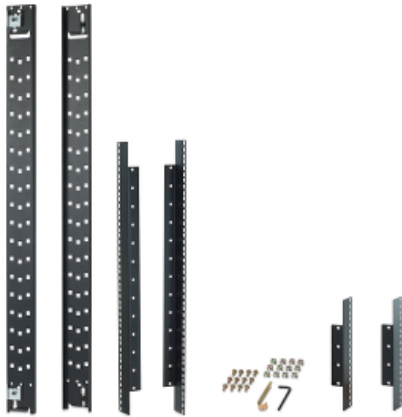

# AR7503

## NetShelter SX 42U 600mm Wide Recessed Rail Kit

### Physical

Net Weight	8.0 lbs (3.64 kg)
Maximum Height	39.55 inches (1005.0 mm)
Maximum Width	2.87 inches (73.0 mm)
Maximum Depth	2.33 inches (59.0 mm)
Shipping Weight	12.5 lbs (5.68 kg)
Shipping Height	45.5 inches (1156.0 mm)
Shipping Width	5.0 inches (127.0 mm)
Shipping Depth	4.0 inches (102.0 mm)
Color	Black