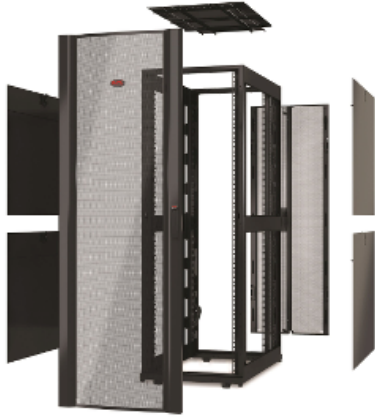

Product data sheet
Characteristics

AR3307X617
NetShelter SX 48U 600mm Wide x 1200mm Deep Enclosure with Roof, No Doors or Sides, Black

Overview

Description	Deep and Tall Universal IT Enclosure for low to medium density server and networking applications that either require additional equipment clearance space or more open space for ease of access in the rear of the enclosure. Tall to provide 48U spaces for environments that can take advantage of higher spaces and provide more mounting u-spaces at each enclosure footprint. Compact width to optimize data center space.
Model Name	NetShelter SX 48U 600mm Wide x 1200mm Deep Enclosure with Roof, No Doors or Sides, Black
Includes	Baying hardware , Key(s) , Leveling feet , Mounting Hardware , Pre-installed casters
Standard Lead Time	Usually in Stock
Product Distribution	Canada , United States

Physical

Net Weight	329.0 lbs (149.56 kg)
Maximum Height	88.9 inches (2258.0 mm)
Maximum Width	23.62 inches (600.0 mm)
Maximum Depth	47.24 inches (1200.0 mm)
Shipping Weight	364.0 lbs (165.45 kg)
Shipping Height	93.9 inches (2385.0 mm)
Shipping Width	29.38 inches (746.0 mm)
Shipping Depth	52.5 inches (1334.0 mm)
Minimum Mounting Depth	7.52
Maximum Mounting Depth	41.73
Rack Height	48 U
Color	Black
Units per Pallet	1.0
Vertical Posts	16 gauge
Roof	18 gauge
EIA Mounting Rails	14 gauge